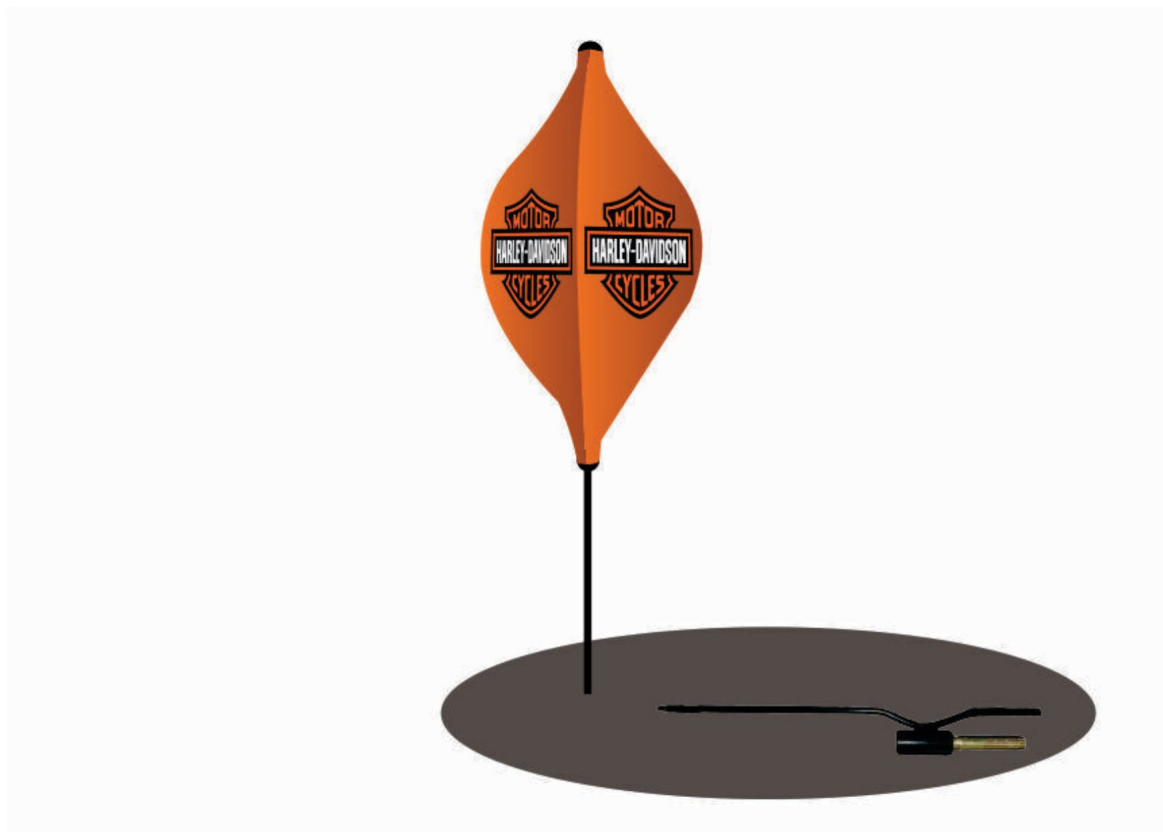

Lantern Banner

Lantern Banner

Lantern Banners are awesome as an advertising device for cutting edge night or day displays and events. The aerodynamic design enables the product to turn in the wind. With 3 advertising faces it can carry multiple branding messages. The Lantern Banner assembles in under a minute, using an "umbrella" mechanism, making it user friendly. Lightweight and easy to carry, easy to store. Supplied with carry bag, outdoor spike or indoor stand. We added lights to our classic design & created this portable illuminated banner that requires no electricity and can be used outdoors & indoors, day & night (batteries supplied).